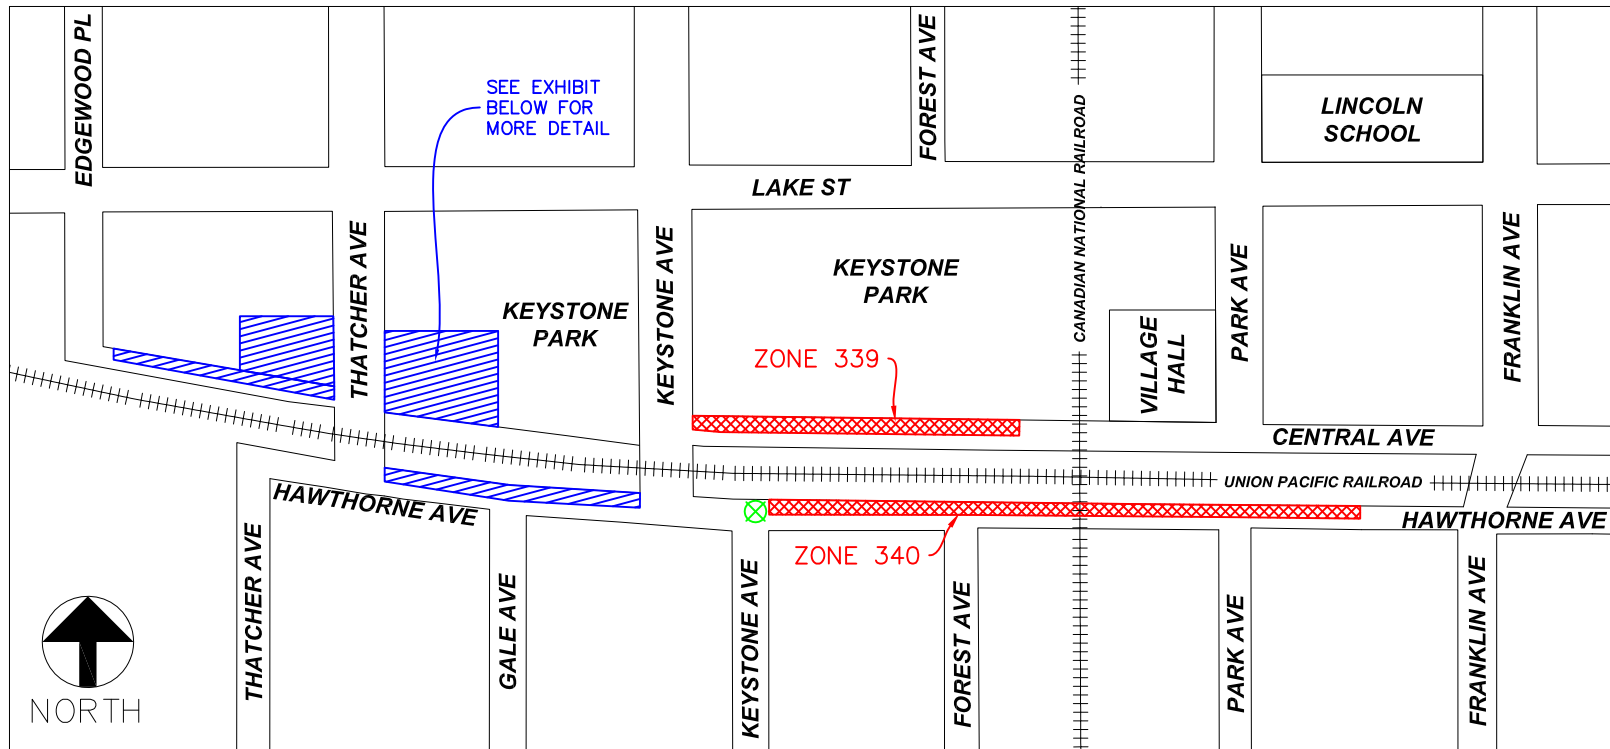

VILLAGE OF RIVER FOREST COMMUTER PARKING MAP

-  **Daily Fee Areas**
-  **Monthly Permit Areas**
-  **Designated Scooter/
Motorcycle Parking**