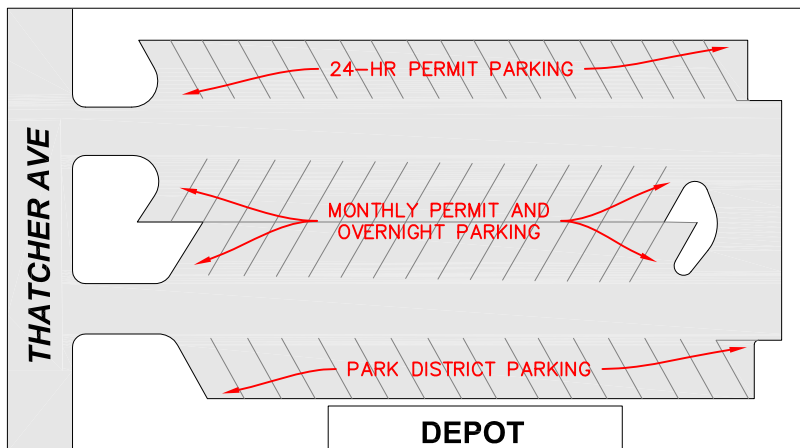

VILLAGE OF RIVER FOREST COMMUTER PARKING MAP

-  **Daily Fee Areas**
-  **Monthly Permit Areas**
-  **Designated Scooter/
Motorcycle Parking**