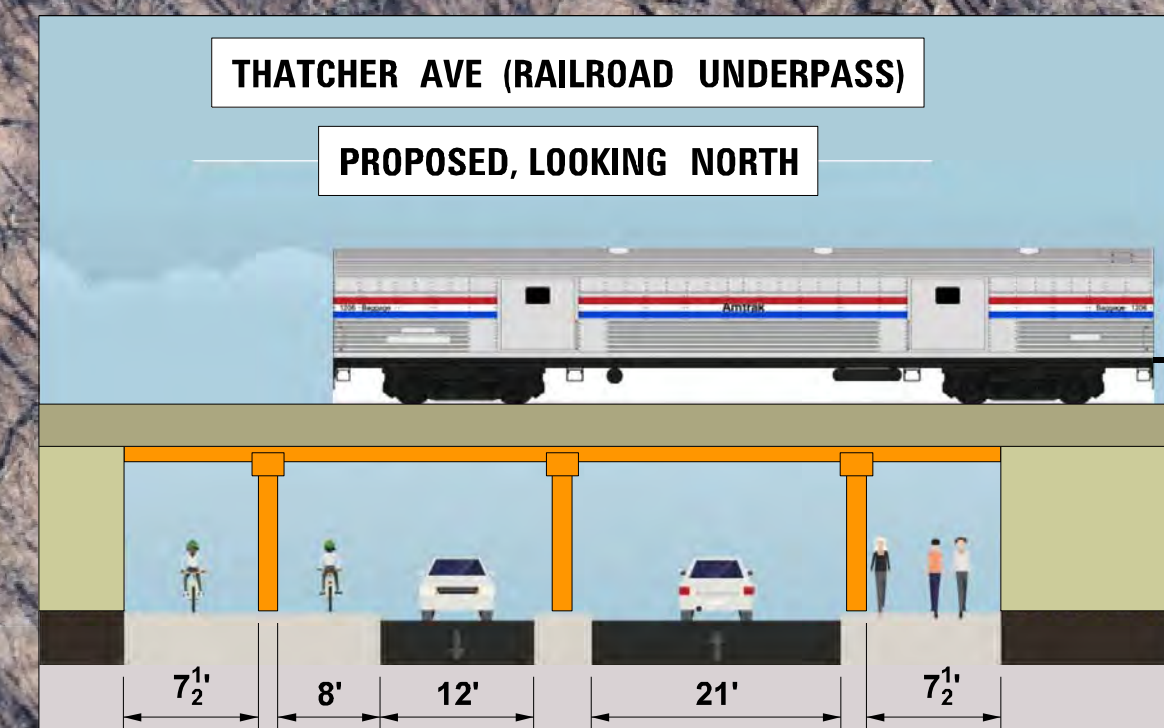

MATCH LINE THATCHER AVE -2

MATCH LINE THATCHER AVE -3

MATCH LINE THATCHER AVE -3

MATCH LINE THATCHER AVE -4

DES PLAINES RIVER TRAIL - NORTH AVE TO ILLINOIS PRAIRIE PATH