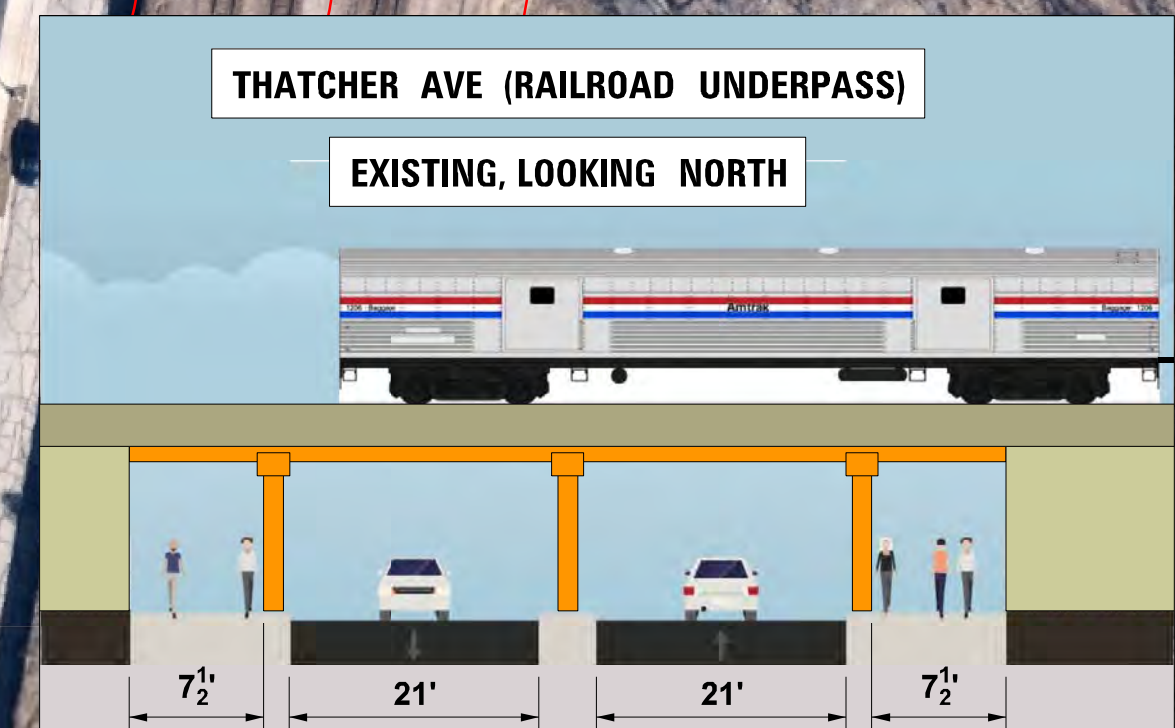

MATCH LINE THATCHER AVE -2

MATCH LINE THATCHER AVE -3

MATCH LINE THATCHER AVE -3

MATCH LINE THATCHER AVE -4

DES PLAINES RIVER TRAIL - NORTH AVE TO ILLINOIS PRAIRIE PATH