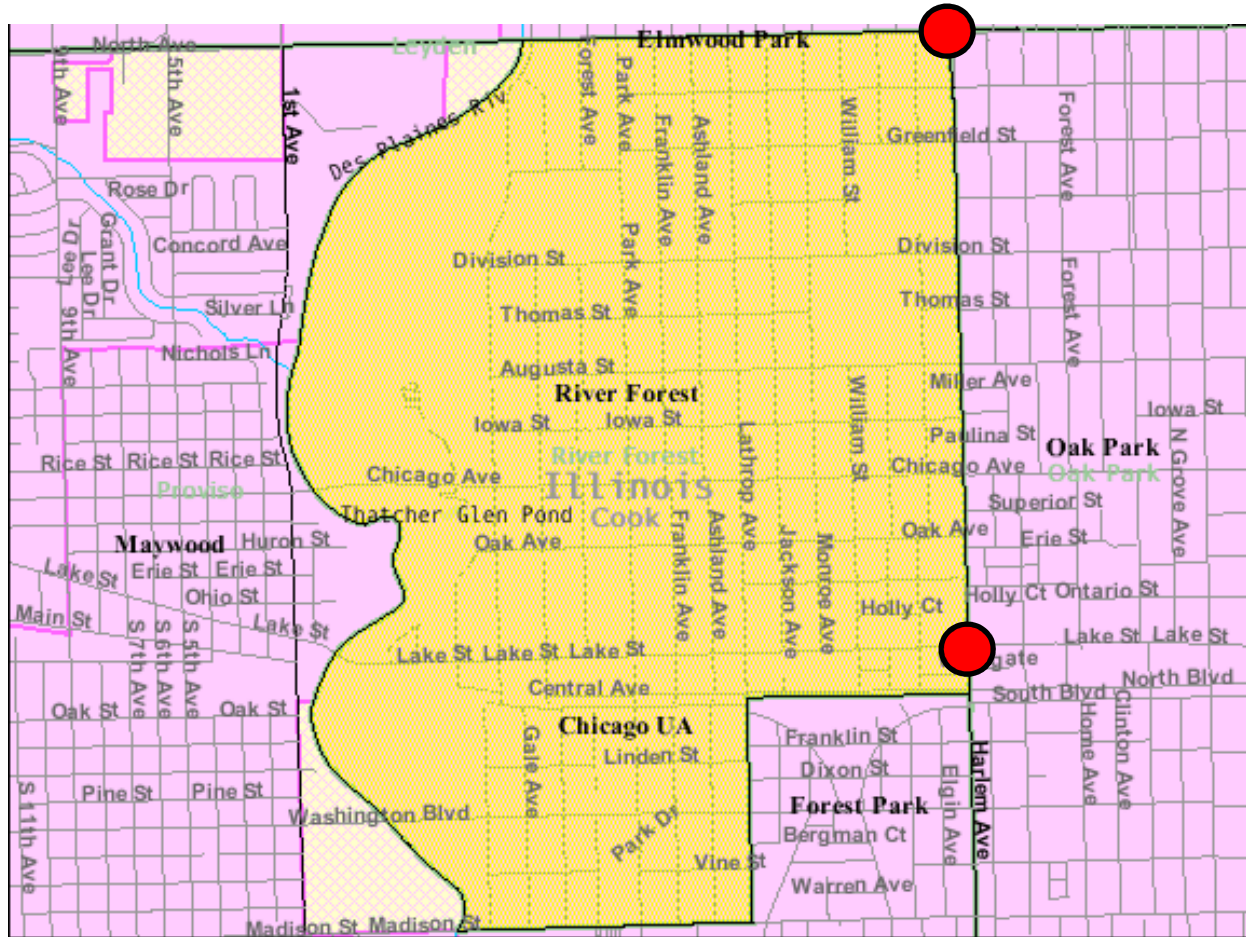

Village of River Forest

Red light camera locations

North Avenue and Harlem Avenue (Eastbound)

Harlem Avenue and Lake Street (Southbound)